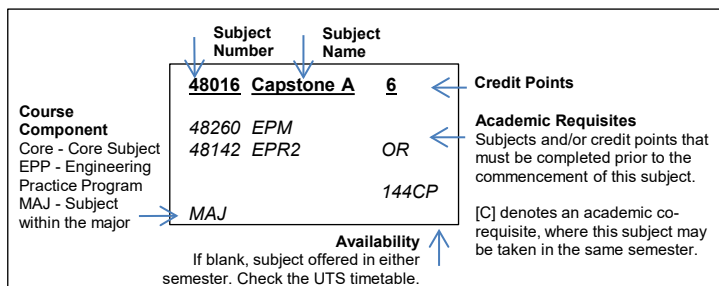

Stage 1	Stage 2	Stage 3	Stage 4	Stage 5	Stage 6	Stage 7	Stage 8
33130 Mathematics 1 6 CORE	31265 Comm for IT Professionals 6 CORE	41092 Network Fund 6 CORE	41080 Theory of Comp Science 6 37181 DM 48024 Prog. 2 CORE	31251 Data Struc. and Algorithms 6 48024 Prog. 2 CORE	32144 Tech. Research Preparation 6 CORE	32931 Tech. Research Methods 6 32144 TRP OR 42670 RS OR 41079 CSS2 OR CORE	31482 Honours Project 12 32931 TRM
37181 Discrete Mathematics 6 Core	33230 Mathematics 2 6 33130 M1 CORE	31268 Web Systems 6 CORE	31277 Routing & Switch. Essentials 6 41092 Net. Fund. 31270 Netw. Essen. MAJ	41079 Computing Sci Studio 2 6 41078 CSS1 CORE	31272 Proj Mgmt and the Professional 6 31269 BRM 31266 IIS 31265 C/TP OR 48230 Int Eng Proj OR 41078 CSS1 72-78 C CORE	31261 Internetworking Project 6 31272 PMP MAJ	
31266 Intro to Info. Svs. 6 CORE	31269 Business Req't. Modelling 6 31266 IIS CORE Adm	48024 Programming 2 6 48023 Prog. Fund. OR 48430 FCP OR 41039 Prog 1 CORE	48730 Cybersecurity 6 31268 Web Sys. OR 41082 IDE OR 65325 DTI 41092 Net. Fund. MAJ	41900 Cryptography 6 48730 Cybersec. OR 65325 DTI MAJ	31275 Mobile Networking 6 41092 Net. Fund. MAJ	53 Cybersecurity Privacy Opt 2 6 MAJ	53 Cybersecurity Privacy Opt 2 6 MAJ
41039 Programming 1 6 CORE	31271 Database Fundamentals 6 48023 Prog. Fund. OR 48430 FCP OR 41039 Prog 1 CORE	41078 Computing Sci. Studio 1 6 CORE	CBK92127 Sub-major/electives 6 36 CP	CBK92127 Sub-major/electives 6 	51 Cybersecurity Privacy Opt 1 6 MAJ	CBK92127 Sub-major/electives 6 	CBK92127 Sub-major/electives 6

Networking and Cybersecurity Option 1

Select 6 credit point from the following options:

31338	Network Servers	6
31268	Web Sys.	
41092	Net. Fund.	
MAJ		
48450	Real-Time Oper'n Sys	6
31251	DSA	OR
48430	FCP	
MAJ		