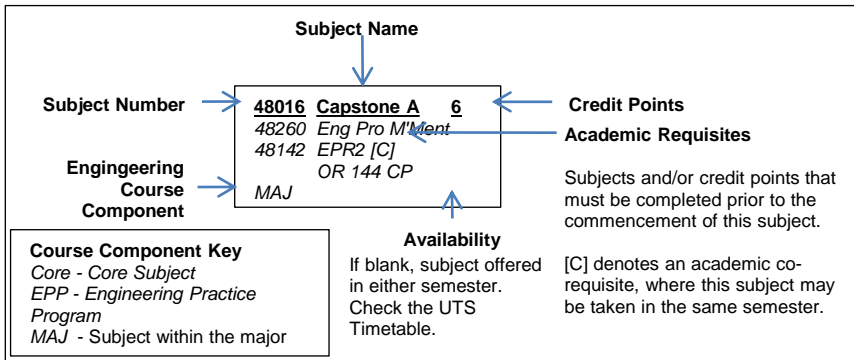

Stage 1	Stage 2	Stage 3	Stage 4	Stage 5	Stage 6	Stage 7	Stage 8	Stage 9	Stage 10	Stage 11	Stage 12	
33130 Maths Mod 1 6 <i>Core</i>	33230 Maths Mod 2 6 33130 Maths Mod 1 <i>Core</i>	48230 Eng Comm 6 <i>Core</i>	48110 Engineering Experience 1	48240 Design & Inno Fundamentals 6 33130 Maths Mod 1 48230 Eng Comm <i>Core</i>	48730 Network Security 6 48740 Comm Networks OR 31277 Routing & Internet OR 31471 Networking 2 <i>MAJ</i>	48250 Eng Eco & Fin 6 48230 Eng Comm 48240 Design&Inno Fund & 87CP <i>Core</i>	48130 Engineering Experience 2	48260 Eng Proj Man 6 48240 Design&Inno Fund 48122 EPR1 OR 96 CP <i>Core</i>	48270 Entrepreneur' & Commercialisation 6 120cp <i>Core</i>	48016 Capstone A 6 48260 Eng Pro M'Ment 48142 EPR2 [C] OR 144 CP <i>MAJ</i>	48026 Capstone B 6 48016 Capstone A <i>MAJ</i>	
48410 Intro to ICT Eng 6 <i>MAJ</i>	48510 Intro to Elec Eng 6 <i>MAJ</i>	48023 Programming Fundamentals 6 <i>MAJ</i>		48541 Signal Theory 6 33230 Maths Mod 2 <i>MAJ</i>	ICT Choice 6 <i>MAJ</i>	48436 Digital Forensic 6 48730 Network Security <i>MAJ</i>		48210 Interrogating Technology 6 48250 Eng Eco & Fin <i>MAJ</i>	48750 Network Plan & Management 6 48740 Comm Networks 33230 Maths Mod 2 <i>MAJ</i>	48471 ICT Analysis 6 48240 Design&Inno Fund 48260 Eng Pro M'ment [C] & 120 CP <i>MAJ</i>	48481 ICT Design 6 48471 ICT Analysis <i>MAJ</i>	
68037 Phys Mod 6 <i>Core</i>	48720 Network Fundamentals 6 <i>MAJ</i>	48441 Intro Digital Sys 6 48510 Intro Elec Eng <i>MAJ</i>	48110 Engineering Experience 1	48740 Comm Networks 6 48720 Network Fund <i>MAJ</i>	Science Subject 6 <i>MAJ</i>	31275 Mobile Networking 6 48720 Network Fundamentals <i>MAJ</i>	48130 Engineering Experience 2	41900 Fundamentals of Security 6 48410 Intro ICT Eng OR 48720 Network Fund <i>MAJ</i>	ICT Choice 6 <i>MAJ</i>	Science Subject 6 <i>MAJ</i>	Science Subject 6 <i>MAJ</i>	
Science Subject 6	Science Subject 6	Science Subject 6		48740 Comm Networks 6 48720 Network Fund <i>MAJ</i>	Science Subject 6 <i>MAJ</i>	Science Subject 6 <i>MAJ</i>		Science Subject 6 <i>MAJ</i>	41900 Fundamentals of Security 6 48410 Intro ICT Eng OR 48720 Network Fund <i>MAJ</i>	ICT Choice 6 <i>MAJ</i>	Science Subject 6 <i>MAJ</i>	Science Subject 6 <i>MAJ</i>
				48121 EPP1 3 48230 Eng Comm [C] & 1 CP <i>EPP</i>	48122 EPR1 3 48110 EE1 <i>EPP</i>	48141 EPP2 3 48122 EPR1 OR 48120 REP1 <i>EPP</i>		48142 EPR2 3 48130 EE2 48141 EPP2 & 129 CP <i>EPP</i>		48100 Professional Practice 0 126 CP		

UTS Timetable remains the definitive source on subject availability
Your study plan defines course requirements
For further assistance, contact Student Centre at 1300 275 887