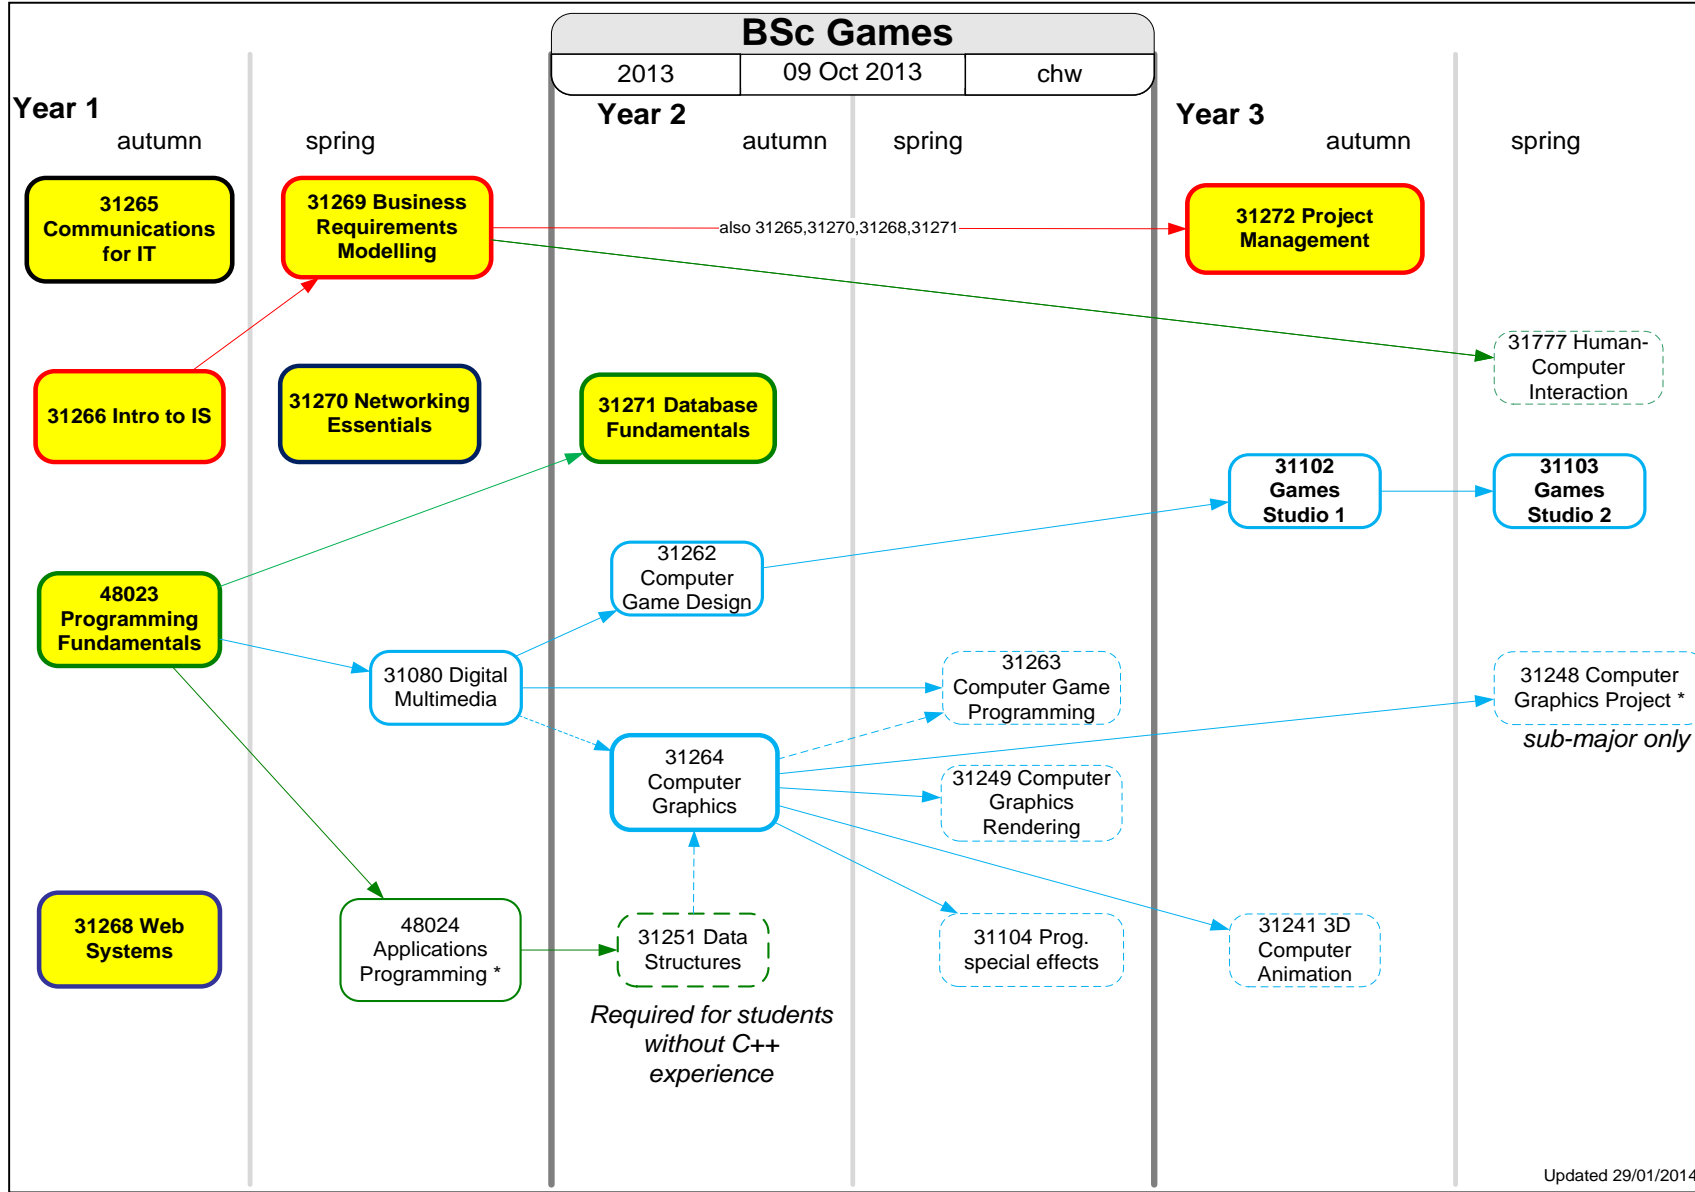

UTS: INFORMATION TECHNOLOGY Course: C10229v3 BSc Games Development

Course Template Major: GAMES

Year 1		Year 2		Year 3	
Stage 1	Stage 2	Stage 3	Stage 4	Stage 5	Stage 6
31265 Comms for IT Professionals 6	31269 Business Req. Modelling 6 31266 Intro to IS	31271 Database Fundamentals 6 48023 Prog. Fundamentals	Games Spring Options 6 MAJ SPR	31272 Project Mgmt. 6 31265 CITP, 48023 ProgFund 31269 BRM, 31268 WebSys 31270 Networking, 31271 DB	31103 Game Design Studio 2 6 31102 Game Design Studio 1 MAJ SPR
31266 Intro to Info Systems 6	31270 Networking Essentials 6	31262 Intro to Computer Game Des 6 31080 Digital Multimedia OR 31264c Intro to Comp Graphics MAJ AUT	Elective 6	31102 Game Design Studio 1 6 31262 Intro to Comp Game Des MAJ AUT	Elective 6
48023 Programming Fundamentals 6	31080 Interactive Media 6 48023 Programming fund. AND 31260 Fund Inter'n Design OR MAJ Adm into C10229	31264 Intro to Computer Graphics 6 31080c Digital Multimedia 31251 Data Struct. & Alg MAJ AUT	Elective 6	Elective 6	Elective 6
31268 Web Systems 6	48024 Applications Programming 6 48023 Programming Fundamentals MAJ	Games Autumn Options 6 MAJ AUT	Elective 6	Elective 6	Elective 6

Notes:

1. You are required to do 31251 Data Structures and Algorithms in year 2 (stage3) if you are without prior C++ experience
2. Alternative: You can choose to have 2 autumn options or 2 spring options

UTS Timetable remains the definitive source on subject availability
Your study plan defines course requirements
For further assistance, contact Student Centre at 1300 275 887

UTS: INFORMATION TECHNOLOGY Course: C10229v3 BSc Games Development

Course Template Major: GAMES

AUTUMN OPTIONS

- 31251 Data Structures & Alg.
- 31241 3D computer animation

SPRING OPTIONS

- 31263 computer game programming
- 31249 computer graphics rendering
- 31104 programming for special effects
- 31777 Human Computer Interaction