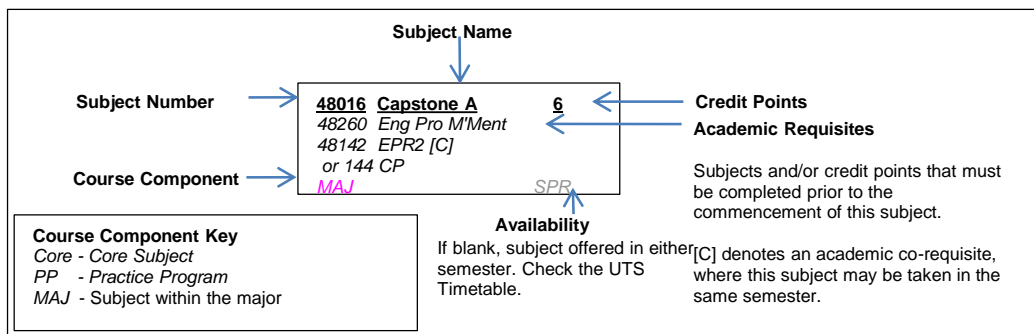

UTS: INFORMATION TECHNOLOGY Course: C10229v3 BSc Games Development

Course Template Major: GAMES

Year 1		Year 2		Year 3	
Stage 1	Stage 2	Stage 3	Stage 4	Stage 5	Stage 6
31265 Comms for IT Professionals 6	31269 Business Req. Modelling 6 31266 Intro to IS	31271 Database Fundamentals 6 48023 Prog. Fundamentals	Games Spring Options 6 MAJ SPR	31272 Project Mgmt. 6 31265 CITP, 48023 ProgFund 31269 BRM, 31268 WebSys 31270 Networking, 31271 DB	31103 Game Design Studio 2 6 31102 Game Design Studio 1 MAJ SPR
31266 Intro to Info Systems 6	31270 Networking Essentials 6	31262 Intro to Computer Game Des 6 31080 Digital Multimedia OR 31264c Intro to Comp Graphics MAJ AUT	Elective 6	31102 Game Design Studio 1 6 31262 Intro to Comp Game Des MAJ AUT	Elective 6
48023 Programming Fundamentals 6	31080 Interactive Media 6 48023 Programming fund. AND 31260 Fund Inter'n Design OR MAJ Adm into C10229	31264 Intro to Computer Graphics 6 31080c Digital Multimedia 31251 Data Struct. & Alg MAJ AUT	Elective 6	Elective 6	Elective 6
31268 Web Systems 6	48024 Applications Programming 6 48023 Programming Fundamentals MAJ	Games Autumn Options 6 MAJ AUT	Elective 6	Elective 6	Elective 6

Notes:

1. You are required to do 31251 Data Structures and Algorithms in year 2 (stage3) if you are without prior C++ experience
2. Alternative: You can choose to have 2 autumn options or 2 spring options