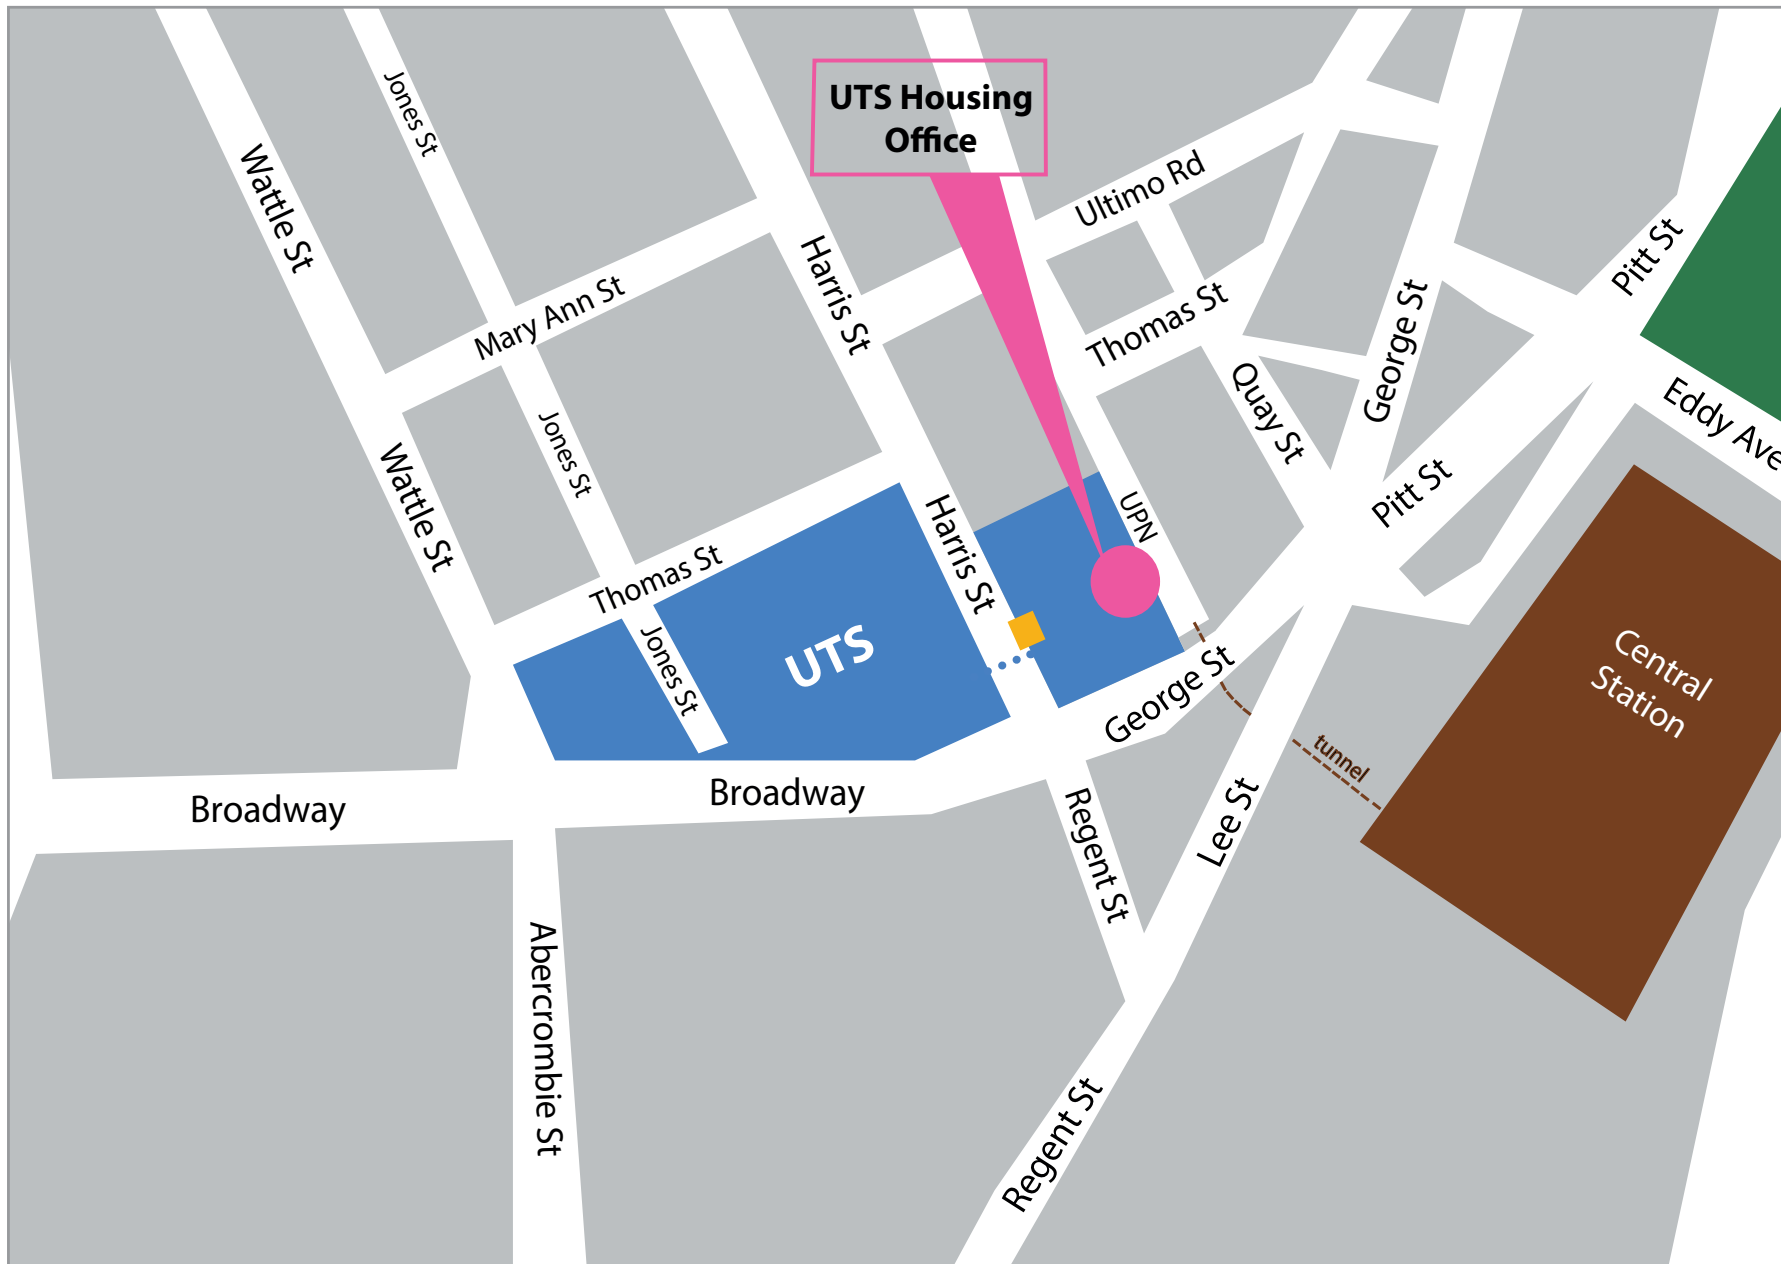

UTS: Housing - Office Map

Legend

-  UTS Housing Loading Dock
-  Pedestrian bridge between Building 1 and Building 6
-  Tunnel from Central station